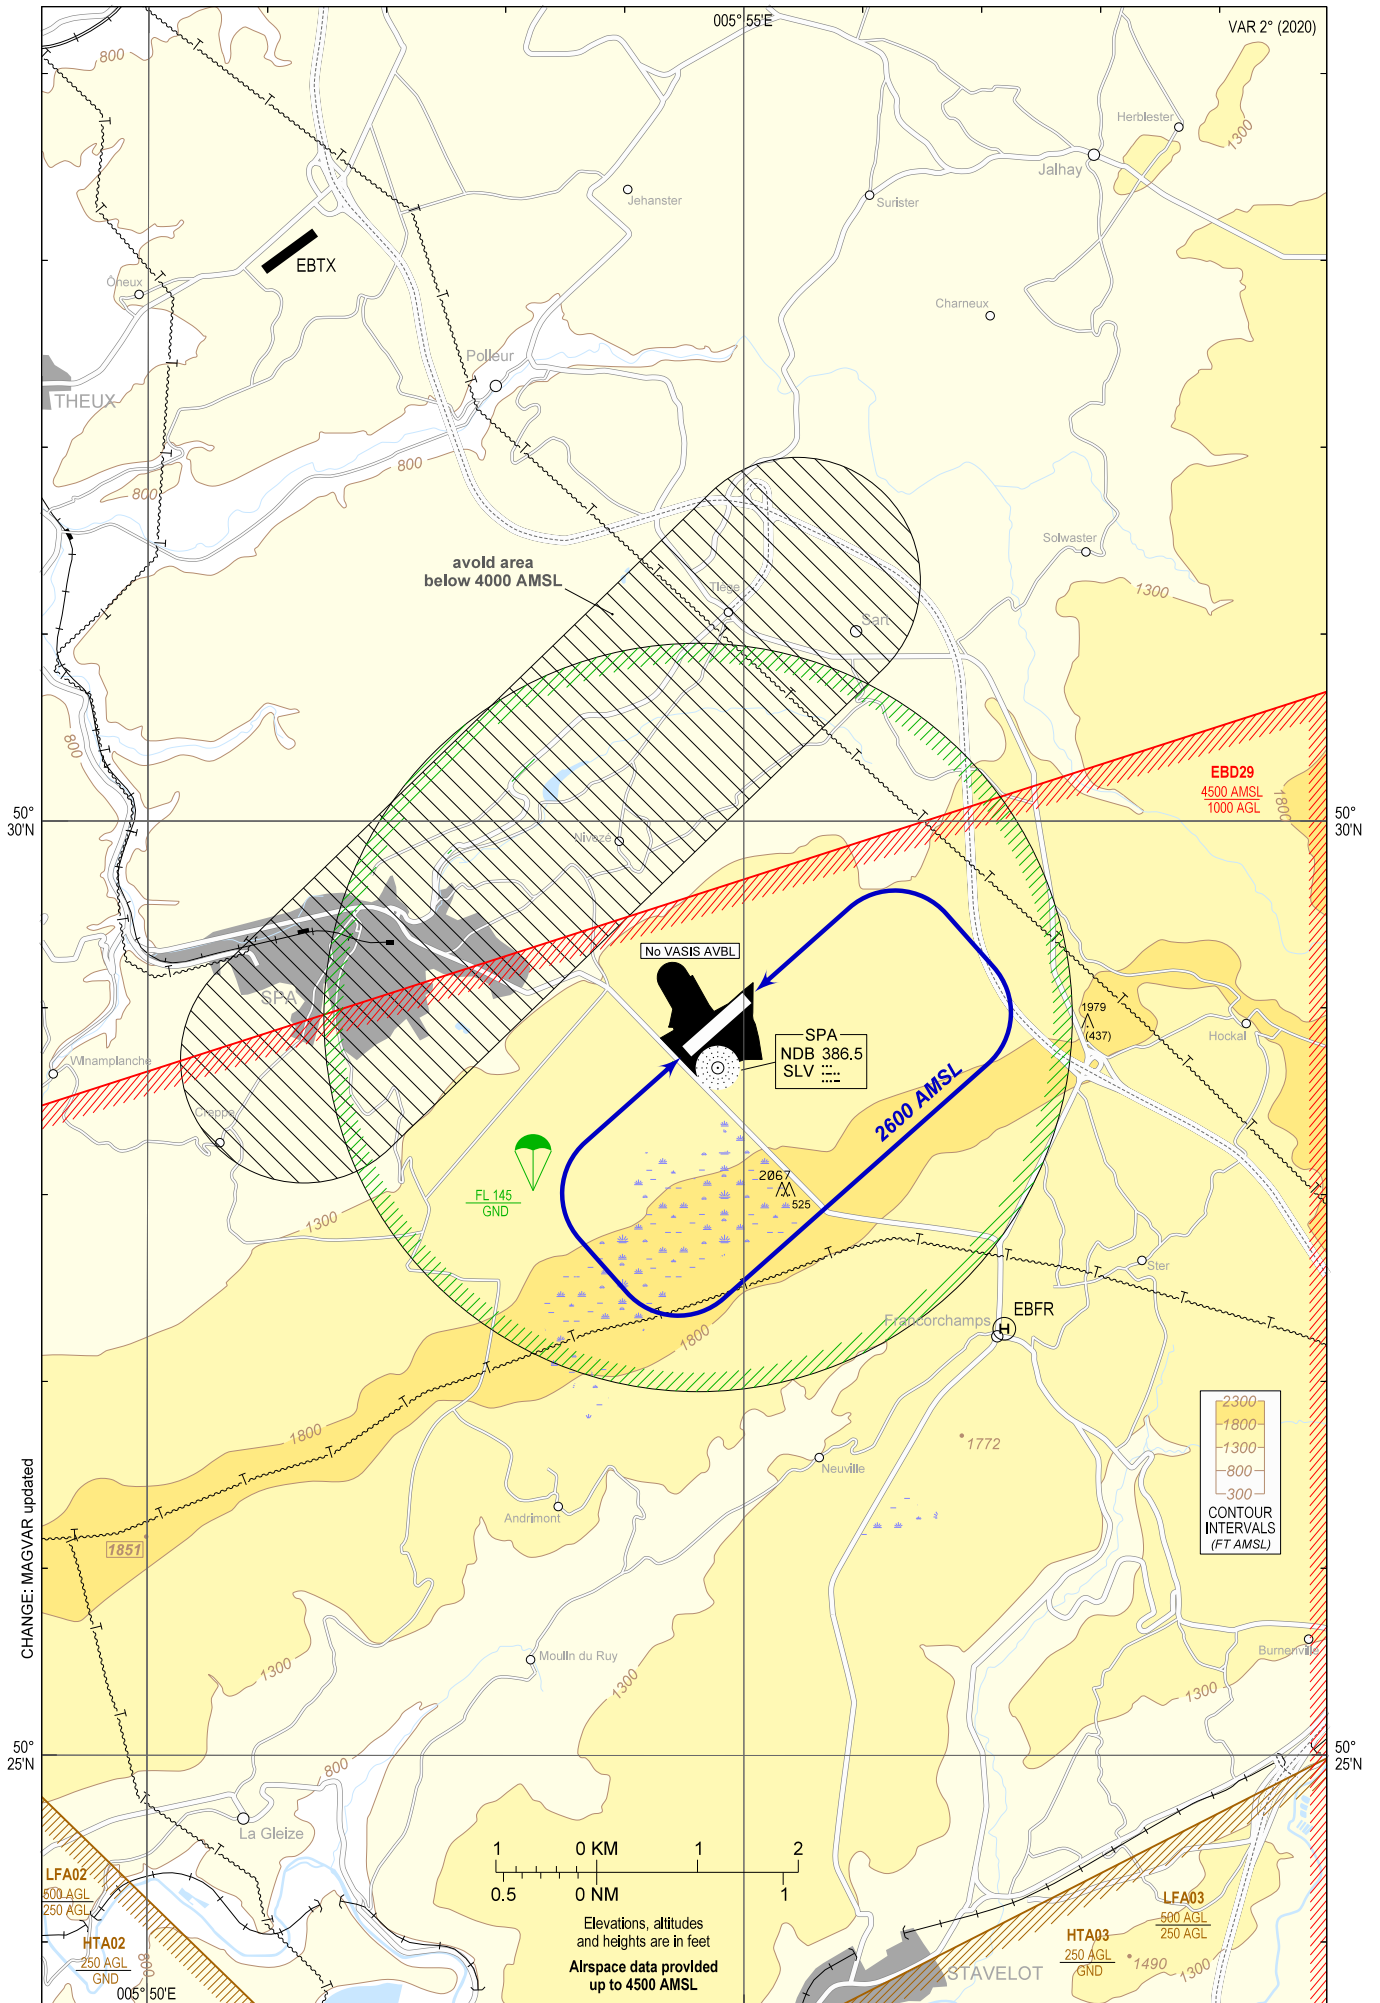

Visual Approach Chart - ICAO

AD ELEV 1534

Heights related to AD ELEV

INFO: 124.640

SPA/La Sauvenière (EBSP)

CHANGE: MAGVAR updated

Elevations, altitudes and heights are in feet
Airspace data provided up to 4500 AMSL